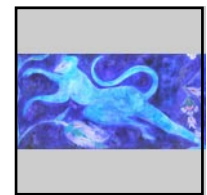

40. Blue Monkey
Oil on canvas
100 by 50cms