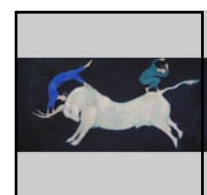

25. Bull with
Acrobats
Oil on canvas
120 by 60cms