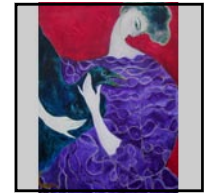

Consuelo Child - Villiers

2009 | online catalogue

1. Quill
Oil on canvas
73 by 54cms

2. Scorpius
Oil on canvas
73 by 60cms

3. Peacock
Oil on canvas
100 by 73cms

4. Angel
Oil on canvas
100 by 50cms

5. Crow
Oil on canvas
73 by 54cms

6. Iris
Oil on canvas
100 by 100cms

7. Red Fox
Oil on canvas
53 by 45cms

8. Rabbit
Oil on canvas
55 by 45cms

9. Fawn
Oil on canvas
55 by 46cms

10. Wolf
Oil on canvas
100 by 50cms

11. Horses in
Sapphire tryptich
Oil on canvas
30 by 30cms each