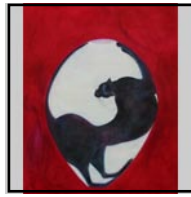

22. Leda and the
Swan
Oil on canvas
72 by 58cms

23. Tregua
Oil on canvas
30 by 30cms

24. Pandora
Oil on canvas
73 by 60cms

25. Bull with
Acrobats
Oil on canvas
120 by 60cms

26. Pegasus
Oil on canvas
100 by 50cms

27. Harlequin
with Cat
Oil on canvas
46 by 36cms

28. Black Panther
White Vase
Oil on canvas
100 by 80cms

29. Pink Pearl
Necklace
Oil on canvas
65 by 50cms

30. Harlequin with
Spotted Dog
Oil on canvas
80 by 80cms