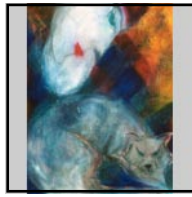

27. Harlequin
with Cat
Oil on canvas
46 by 36cms