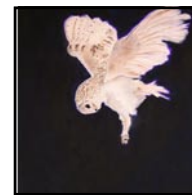

39. Owl
Oil on canvas
73 by 60cms