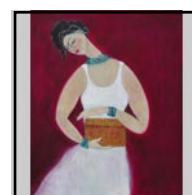

24. Pandora
Oil on canvas
73 by 60cms