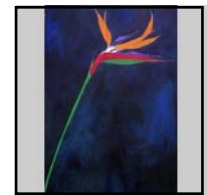

15. Bird of Paradise
Oil on canvas
116 by 81cms