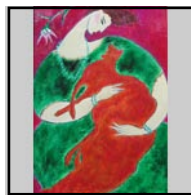

38. Red Fox
Oil on canvas
53 by 45cms