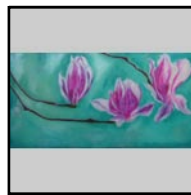

13. Magnolia
Oil on canvas
120 by 60cms