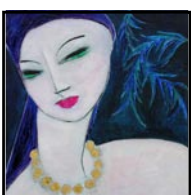

Consuelo Child - Villiers

2009 | online catalogue

1. Quill
Oil on canvas
73 by 54cms

2. Scorpius
Oil on canvas
73 by 60cms

3. Peacock
Oil on canvas
100 by 73cms

4. Angel
Oil on canvas
100 by 50cms

5. Crow
Oil on canvas
73 by 54cms

6. Iris
Oil on canvas
100 by 100cms

7. Red Fox
Oil on canvas
53 by 45cms

8. Rabbit
Oil on canvas
55 by 45cms

9. Fawn
Oil on canvas
55 by 46cms

10. Wolf
Oil on canvas
100 by 50cms

11. Horses in
Sapphire tryptich
Oil on canvas
30 by 30cms each

12. Bluebird
Oil on canvas
73 by 60cms

13. Magnolia
Oil on canvas
120 by 60cms

14. Mandolins
Oil on canvas
19 by 24cms

15. Bird of Paradise
Oil on canvas
116 by 81cms

16. Yellow Fan
Oil on canvas
60 by 81cms

17. Black Stallion
Silver Fish
Oil on canvas
73 by 92cms

18. Watermelons
Oil on canvas
100 by 50cms

19. Venezia
Oil on canvas
65 by 50cms

20. Two Hares
Oil on canvas
82 by 100cms

21. Necklace in Gold
Oil on canvas
30 by 30cms