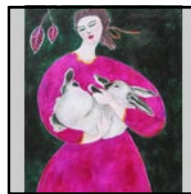

Consuelo Child - Villiers

2009 | online catalogue

1. Quill
Oil on canvas
73 by 54cms

2. Scorpius
Oil on canvas
73 by 60cms

3. Peacock
Oil on canvas
100 by 73cms

4. Angel
Oil on canvas
100 by 50cms

5. Crow
Oil on canvas
73 by 54cms

6. Iris
Oil on canvas
100 by 100cms

7. Red Fox
Oil on canvas
53 by 45cms

8. Rabbit
Oil on canvas
55 by 45cms

9. Fawn
Oil on canvas
55 by 46cms

10. Wolf
Oil on canvas
100 by 50cms

11. Horses in
Sapphire tryptich
Oil on canvas
30 by 30cms each