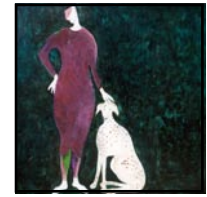

Consuelo Child - Villiers

2009 | online catalogue

1. Quill
Oil on canvas
73 by 54cms

2. Scorpius
Oil on canvas
73 by 60cms

3. Peacock
Oil on canvas
100 by 73cms

4. Angel
Oil on canvas
100 by 50cms

5. Crow
Oil on canvas
73 by 54cms

6. Iris
Oil on canvas
100 by 100cms

7. Red Fox
Oil on canvas
53 by 45cms

8. Rabbit
Oil on canvas
55 by 45cms

9. Fawn
Oil on canvas
55 by 46cms

10. Wolf
Oil on canvas
100 by 50cms

11. Horses in
Sapphire tryptich
Oil on canvas
30 by 30cms each

22. Leda and the
Swan
Oil on canvas
72 by 58cms

23. Tregua
Oil on canvas
30 by 30cms

24. Pandora
Oil on canvas
73 by 60cms

25. Bull with
Acrobats
Oil on canvas
120 by 60cms

26. Pegasus
Oil on canvas
100 by 50cms

27. Harlequin
with Cat
Oil on canvas
46 by 36cms

28. Black Panther
White Vase
Oil on canvas
100 by 80cms

29. Pink Pearl
Necklace
Oil on canvas
65 by 50cms

30. Harlequin with
Spotted Dog
Oil on canvas
80 by 80cms