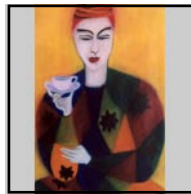

33. Tea
Oil on canvas
55 by 46cms