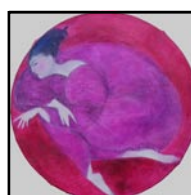

23. Tregua
Oil on canvas
30 by 30cms